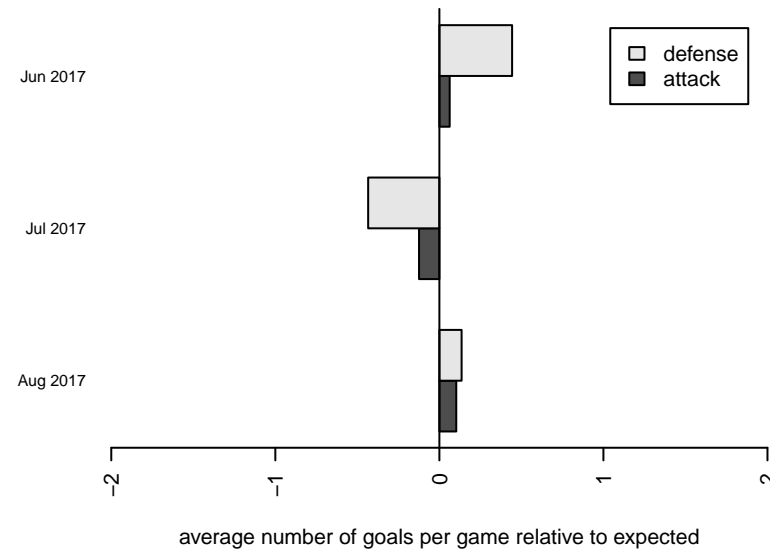

North Mason Cascadia FC G02

, WA
 G02 total strength=1031
 attack=2.13 defense=2.33

alt names used:
 North Mason Cascadia FC
 North Mason Cascadia FC
 North Mason Cascadia FC

Venues played:
 2017 RVS Classic GU15-16
 2017 Crossfire Select U16 Silver
 2017 Xtreme Cup GU16

North Mason Cascadia FC G02
 Dots are actual minus expected GF (blue circles) and GA (red triangles).
 Blue line is smoothed change in attack strength. Red is smoothed change in defense strength.

**attack and defense variance (black dot)
relative to other teams
and top 10 in region**

**attack and defense rating
relative to others at age
and all opponents in last 13 months**

Performance relative to 13 month average

Performance relative to 13 month average

date	home		away		venue	pred.home	pred.away
2017-08-20	Newport FC G02	1	North Mason Cascadia FC G02	2	2017 Xtreme Cup GU16	1.58	0.94
2017-08-19	North Mason Cascadia FC G02	0	MVP Marauders White G02	3	2017 Xtreme Cup GU16	0.53	1.62
2017-08-18	Mukilteo Rush G02	3	North Mason Cascadia FC G02	0	2017 Xtreme Cup GU16	4.21	0.22
2017-07-30	Cascade FC Green G02	3	North Mason Cascadia FC G02	0	2017 Crossfire Select U16 Silver	0.98	0.72
2017-07-29	North Mason Cascadia FC G02	0	LSDSC Ladybugs G02	7	2017 Crossfire Select U16 Silver	0.35	6.03
2017-07-29	North Mason Cascadia FC G02	1	WA Rush Nero G02	4	2017 Crossfire Select U16 Silver	0.11	7.94
2017-07-28	HSC Galaxy G02	6	North Mason Cascadia FC G02	0	2017 Crossfire Select U16 Silver	3.31	0.32
2017-06-24	PacNW White G03	6	North Mason Cascadia FC G02	0	2017 RVS Classic GU15-16	6.41	0.20
2017-06-24	Seattle United S Blue G03	2	North Mason Cascadia FC G02	1	2017 RVS Classic GU15-16	3.27	0.30
2017-06-23	North Mason Cascadia FC G02	0	Fuerza FC Academy A G03	3	2017 RVS Classic GU15-16	0.31	2.65