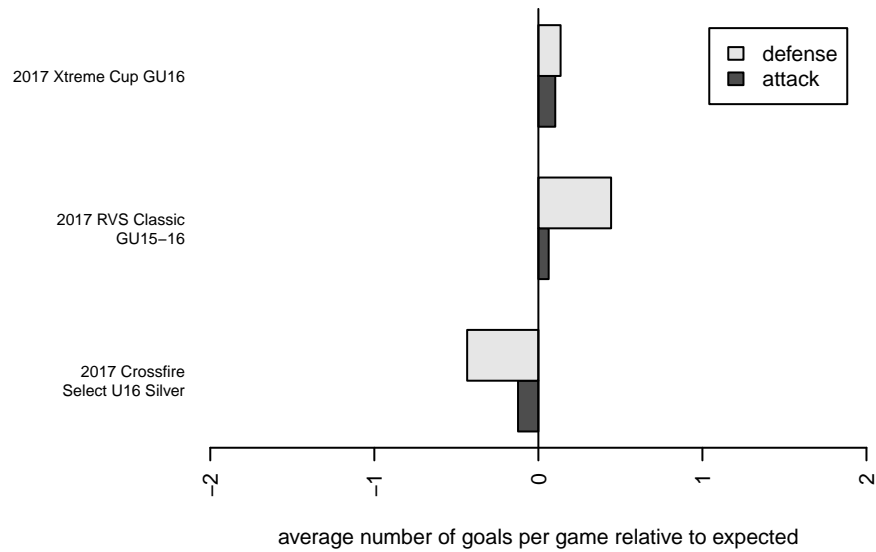

North Mason Cascadia FC G02

, WA
 G02 total strength=1031
 attack=2.13 defense=2.33

alt names used:
 North Mason Cascadia FC
 North Mason Cascadia FC
 North Mason Cascadia FC

Venues played:
 2017 RVS Classic GU15-16
 2017 Crossfire Select U16 Silver
 2017 Xtreme Cup GU16

North Mason Cascadia FC G02
 Dots are actual minus expected GF (blue circles) and GA (red triangles).
 Blue line is smoothed change in attack strength. Red is smoothed change in defense strength.

**attack and defense variance (black dot)
relative to other teams
and top 10 in region**

**attack and defense rating
relative to others at age
and all opponents in last 13 months**

Performance relative to 13 month average

Performance relative to 13 month average

date	home		away		venue	pred.home	pred.away
2017-08-20	Newport FC G02	1	North Mason Cascadia FC G02	2	2017 Xtreme Cup GU16	1.58	0.94
2017-08-19	North Mason Cascadia FC G02	0	MVP Marauders White G02	3	2017 Xtreme Cup GU16	0.53	1.62
2017-08-18	Mukilteo Rush G02	3	North Mason Cascadia FC G02	0	2017 Xtreme Cup GU16	4.21	0.22
2017-07-30	Cascade FC Green G02	3	North Mason Cascadia FC G02	0	2017 Crossfire Select U16 Silver	0.98	0.72
2017-07-29	North Mason Cascadia FC G02	0	LSDSC Ladybugs G02	7	2017 Crossfire Select U16 Silver	0.35	6.03
2017-07-29	North Mason Cascadia FC G02	1	WA Rush Nero G02	4	2017 Crossfire Select U16 Silver	0.11	7.94
2017-07-28	HSC Galaxy G02	6	North Mason Cascadia FC G02	0	2017 Crossfire Select U16 Silver	3.31	0.32
2017-06-24	PacNW White G03	6	North Mason Cascadia FC G02	0	2017 RVS Classic GU15-16	6.41	0.20
2017-06-24	Seattle United S Blue G03	2	North Mason Cascadia FC G02	1	2017 RVS Classic GU15-16	3.27	0.30
2017-06-23	North Mason Cascadia FC G02	0	Fuerza FC Academy A G03	3	2017 RVS Classic GU15-16	0.31	2.65