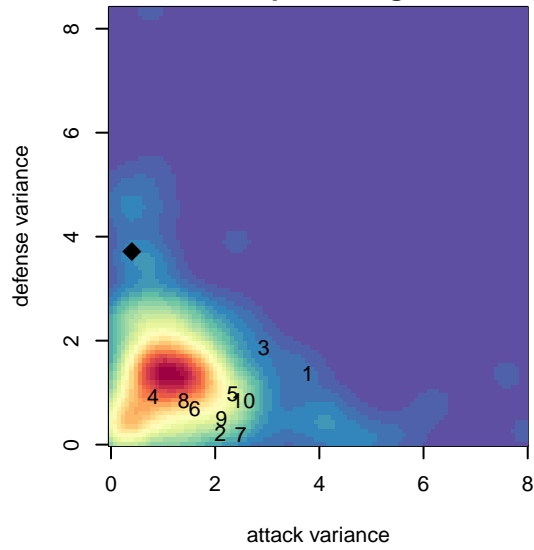

North Mason Cascadia FC G02

, WA
 G02 total strength=1031
 attack=2.13 defense=2.33

alt names used:
 North Mason Cascadia FC
 North Mason Cascadia FC
 North Mason Cascadia FC

Venues played:
 2017 RVS Classic GU15-16
 2017 Crossfire Select U16 Silver
 2017 Xtreme Cup GU16

North Mason Cascadia FC G02
 Dots are actual minus expected GF (blue circles) and GA (red triangles).
 Blue line is smoothed change in attack strength. Red is smoothed change in defense strength.

**attack and defense variance (black dot)
relative to other teams
and top 10 in region**