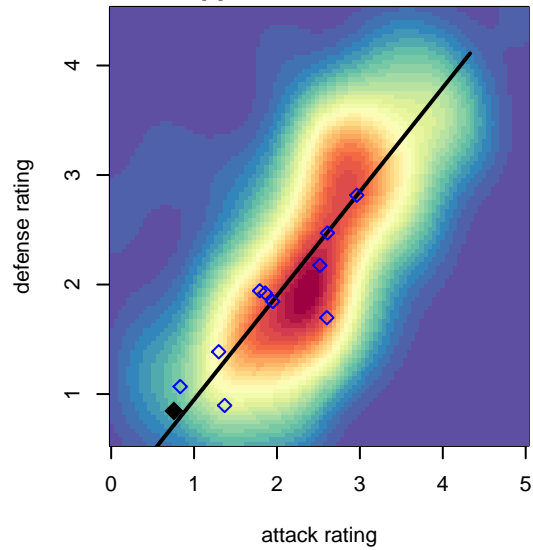

**attack and defense rating
relative to others at age
and all opponents in last 13 months**